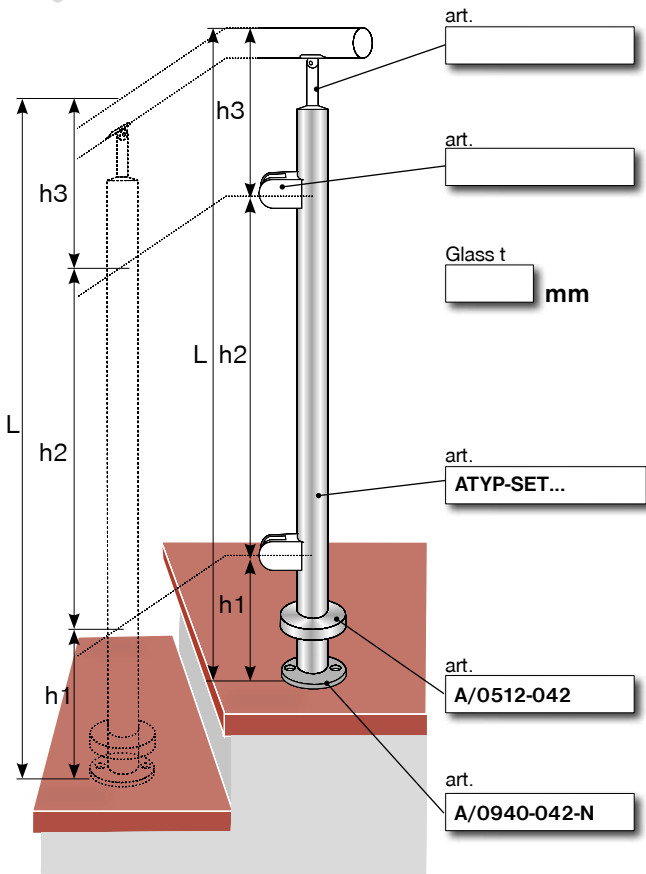

art.	L	h1	h2	h3	h4	h5	2GL	2GR	4G	4G90IN	4G90OUT	pcs
	standard	standard	standard	standard	standard	standard						
ATYP-SET-VR100-2G	1000	200	558	242	-	-	✓	✓	✓	✓	✓	
ATYP-SET-VR90-2G	900	200	458	242	-	-	✓	✓	✓	✓	✓	
ATYP-SET-VS100-2G	1000	285	558	257	-	-	✓	✓	✓	✓	✓	
ATYP-SET-VR110-2G	1100	200	658	242	-	-	✓	✓	✓	✓	✓	
ATYP-SET-BR100-0G	1000	200	558	242	110	65	✓	✓	✓			
ATYP-SET-BS100-0G	1000	285	558	257	110	65	✓	✓	✓			
ATYP-SET-VR100-4G90	1000	200	558	242	-	-				✓	✓	

*Production time: 3-5 days

Notes: