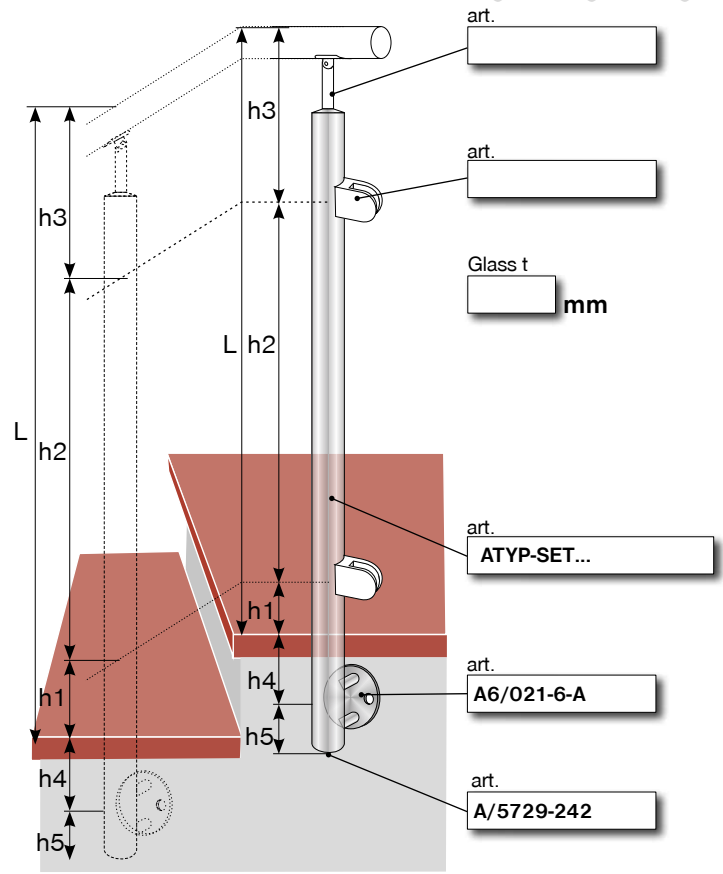

art.	L	h1	h2	h3	h4	h5	2GL	2GR	4G	4G90IN	4G90OUT	pcs
	standard	standard	standard	standard	standard	standard						
ATYP-SET-VR100-2G	1000	200	558	242	-	-	✓	✓	✓	✓	✓	
ATYP-SET-VR90-2G	900	200	458	242	-	-	✓	✓	✓	✓	✓	
ATYP-SET-VS100-2G	1000	285	558	257	-	-	✓	✓	✓	✓	✓	
ATYP-SET-VR110-2G	1100	200	658	242	-	-	✓	✓	✓	✓	✓	
ATYP-SET-BR100-0G	1000	200	558	242	110	65	✓	✓	✓			
ATYP-SET-BS100-0G	1000	285	558	257	110	65	✓	✓	✓			
ATYP-SET-VR100-4G90	1000	200	558	242	-	-				✓	✓	

*Production time: 3-5 days

Notes: