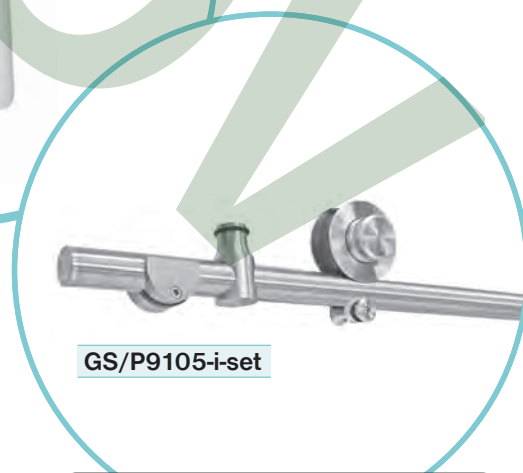

GS/P9103-i-set

GS/P9101-i-set

GS/P9104-a-set

GS/P9102-i-set

GS/P9105-i-set

Scan for the special offer!

GS/P9101-i-set	2m
	2x
	2m
	2x
	4x
	2x
	1x

GS/P9102-i-set	2m
	2x
	2m
	2x
	4x
	2x
	1x

GS/P9103-i-set	2m
	2x
	2m
	2x
	4x
	2x
	1x

GS/P9104-a-set	2m
	2x
	2m
	2x
	2x
	1x

GS/P9105-i-set	2m
	2x
	2x
	2m
	2x
	2x
	2x
	2x
	1x

Legend
GS/...i = INOX, AISI 304 SATIN
GS/...a = AL

Art.	Photo	Code
GS/M2-25-300-i		
GS/M2-25-500-i		
GS/M-510-i		
GS/M-511-i		
GS/M-924-i		
GS/M-925-i		
GS/M-926-i		
GS/D-Z-100-i		
GS/D-Z-200-i		
GS/D-F-PVC		