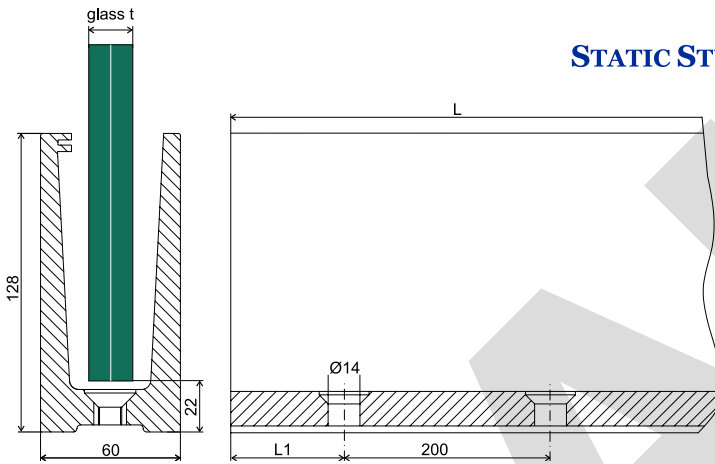

TOP components

AL/0004-...

A19/0004-...

GS/16,76-120x110-VSG

Q5/08-FH12-50

1

STATIC STUDIO

art.	material	finish	effect	L	L1	G/h	glass t
AL/0004-S-E	aluminium	satin	ELOX	2500	50	1kN	12,00-21,52
AL/0004-5000-S-E				5000	100		
AL/0004-S-VA			INOX	2500	50		
AL/0004-5000-S-VA				5000	100		

STATIC STUDIO

art.	material	finish	effect	L	L1	G/h	glass t
AL/0008-S-E	aluminium	satin	ELOX	2500	50	3kN	21,52-25,52
AL/0008-5000-S-E				5000	100		

STATIC STUDIO

art.	material	finish	effect	L	L1	G/h	glass t
AL/0006-S-E	aluminium	satin	ELOX	2500	50	1kN	12,00-21,52
AL/0006-5000-S-E				5000	100		