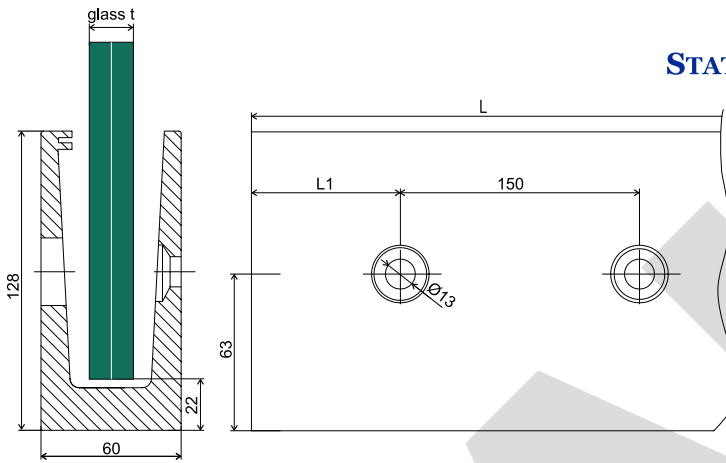

STATIC STUDIO

art.	material	finish	effect	L	L1	G/h	glass t
AL/0005-S-E	aluminium	satin	ELOX	2500	125	1kN	12,00-21,52
AL/0005-5000-S-E				5000			

art.	material	finish
A/6920-005	INOX	satin

STATIC STUDIO

art.	material	finish	effect	L	L1	G/h	glass t
AL/0009-S-E	aluminium	satin	ELOX	2500	125	3kN	21,52-25,52
AL/0009-5000-S-E				5000	100		