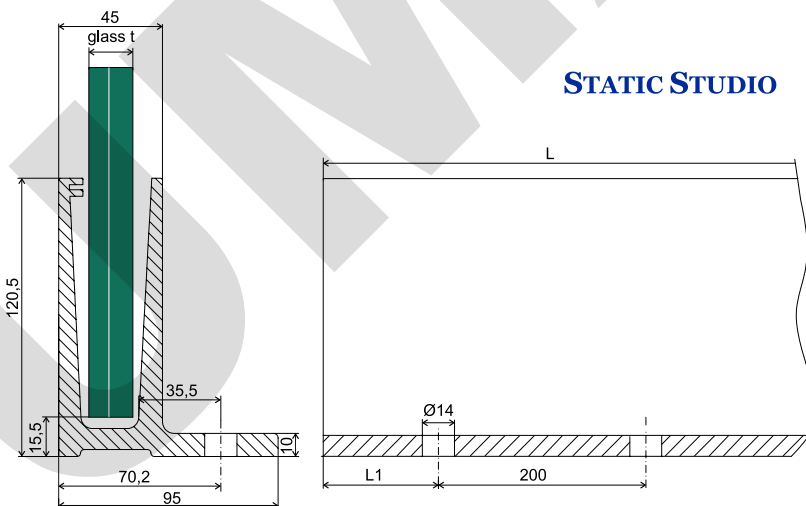

TOP components

AL/0004-...

A19/0004-...

GS/16,76-120x110-VSG

Q5/08-FH12-50

1

STATIC STUDIO

art.	material	finish	effect	L	L1	G/h	glass t
AL/0004-S-E	aluminium	satin	ELOX	2500	50	1kN	12,00-21,52
AL/0004-5000-S-E				5000	100		
AL/0004-S-VA			INOX	2500	50		
AL/0004-5000-S-VA				5000	100		

STATIC STUDIO

art.	material	finish	effect	L	L1	G/h	glass t
AL/0008-S-E	aluminium	satin	ELOX	2500	50	3kN	21,52-25,52
AL/0008-5000-S-E				5000	100		

STATIC STUDIO

art.	material	finish	effect	L	L1	G/h	glass t
AL/0006-S-E	aluminium	satin	ELOX	2500	50	1kN	12,00-21,52
AL/0006-5000-S-E				5000	100		

3

Quality	art.	a	b	t
VSG	GS/16,76-120x110-VSG			
VSG	GS/16,76-120x110-VSG-orange	1200	1100	16,76
VSG	GS/16,76-120x110-VSG-grey			
VSG	GS/16,76-120x110-VSG-black			