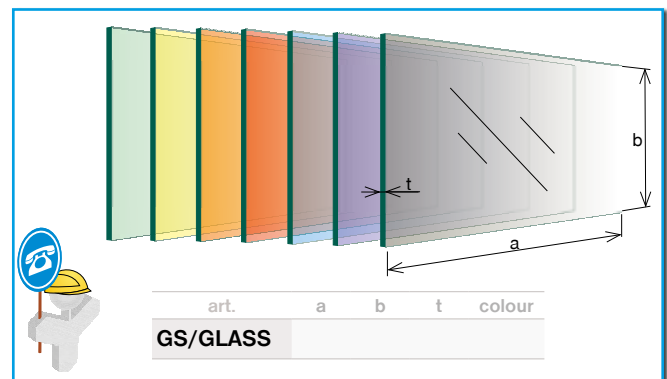

2

art.	material	finish	effect	L
AL/0004-S-E-90-IN	aluminium	satin	ELOX	195
AL/0004-S-VA-90-IN	aluminium	satin	INOX	195
AL/0004-S-VA-IN-ATYP				

art.	material	finish	effect	L
AL/0004-S-E-90-OUT	aluminium	satin	ELOX	195
AL/0004-S-VA-90-OUT	aluminium	satin	INOX	195
AL/0004-S-VA-OUT-ATYP				

art.	material	finish	effect	L
AL/0005-S-E-90-IN	aluminium	satin	ELOX	245
AL/0005-S-VA-IN-ATYP				

art.	material	finish	effect	L
AL/0005-S-E-90-OUT	aluminium	satin	ELOX	245
AL/0005-S-VA-OUT-ATYP				

	AL/0004-S-E	AL/0034-004-S-E					
	AL/0004-5000-S-E						
	AL/0004-S-VA	AL/0034-004-S-VA					
	AL/0004-5000-S-VA						
	AL/0008-S-E	AL/0038-004-S-E					
	AL/0008-5000-S-E						
	AL/0005-S-E	AL/0035-005-S-E	AL/0034-005-S-E				A24/0005-007
	AL/0005-5000-S-E						
	AL/0009-S-E	AL/0038-004-S-E					
	AL/0009-5000-S-E						
	AL/0006-S-E				AL/0034-006-S-E	AL/0035-006-S-E	
	AL/0006-5000-S-E						

3

Quality	art.	a	b	t
VSG	GS/16,76-120x110-VSG			
VSG	GS/16,76-120x110-VSG-orange	1200	1100	16,76
VSG	GS/16,76-120x110-VSG-grey			
VSG	GS/16,76-120x110-VSG-black