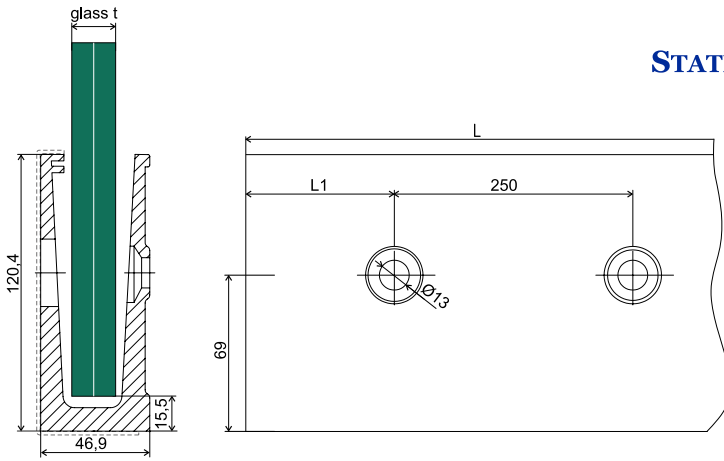

STATIC STUDIO

art.	material	finish	effect	L	L1	G/h	glass t
AL/0005-S-E	aluminium	satin	ELOX	2500	125	1kN	12,00-21,52
AL/0005-5000-S-E				5000