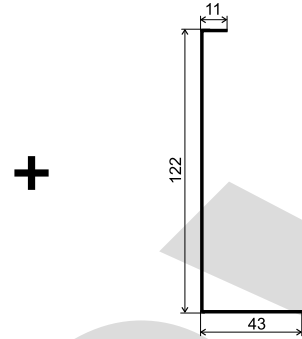

art.	material	finish
A/6920-005	INOX	satin