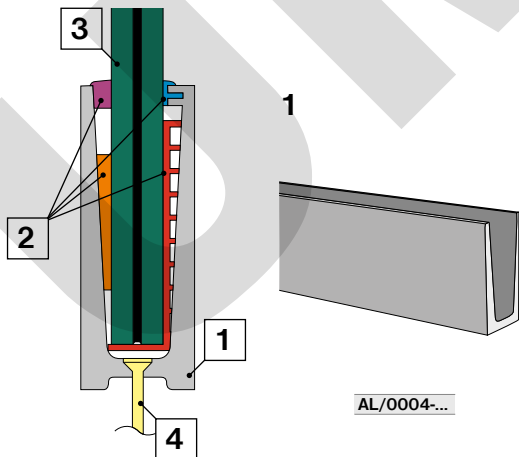

TOP components

AL/0004-...

A19/0004-...

GS/16,76-120x110-VSG

Q5/08-FH12-50

1

STATIC STUDIO

art.	material	finish	effect	L	L1	G/h	glass t
AL/0004-S-E	aluminium	satin	ELOX	2500	50	1kN	12,00-21,52
AL/0004-5000-S-E				5000	100		
AL/0004-S-VA			INOX	2500	50		
AL/0004-5000-S-VA				5000	100		

STATIC STUDIO

art.	material	finish	effect	L	L1	G/h	glass t
AL/0008-S-E	aluminium	satin	ELOX	2500	50	3kN	21,52-25,52
AL/0008-5000-S-E				5000	100		

STATIC STUDIO

art.	material	finish	effect	L	L1	G/h	glass t
AL/0006-S-E	aluminium	satin	ELOX	2500	50	1kN	12,00-21,52
AL/0006-5000-S-E				5000	100		